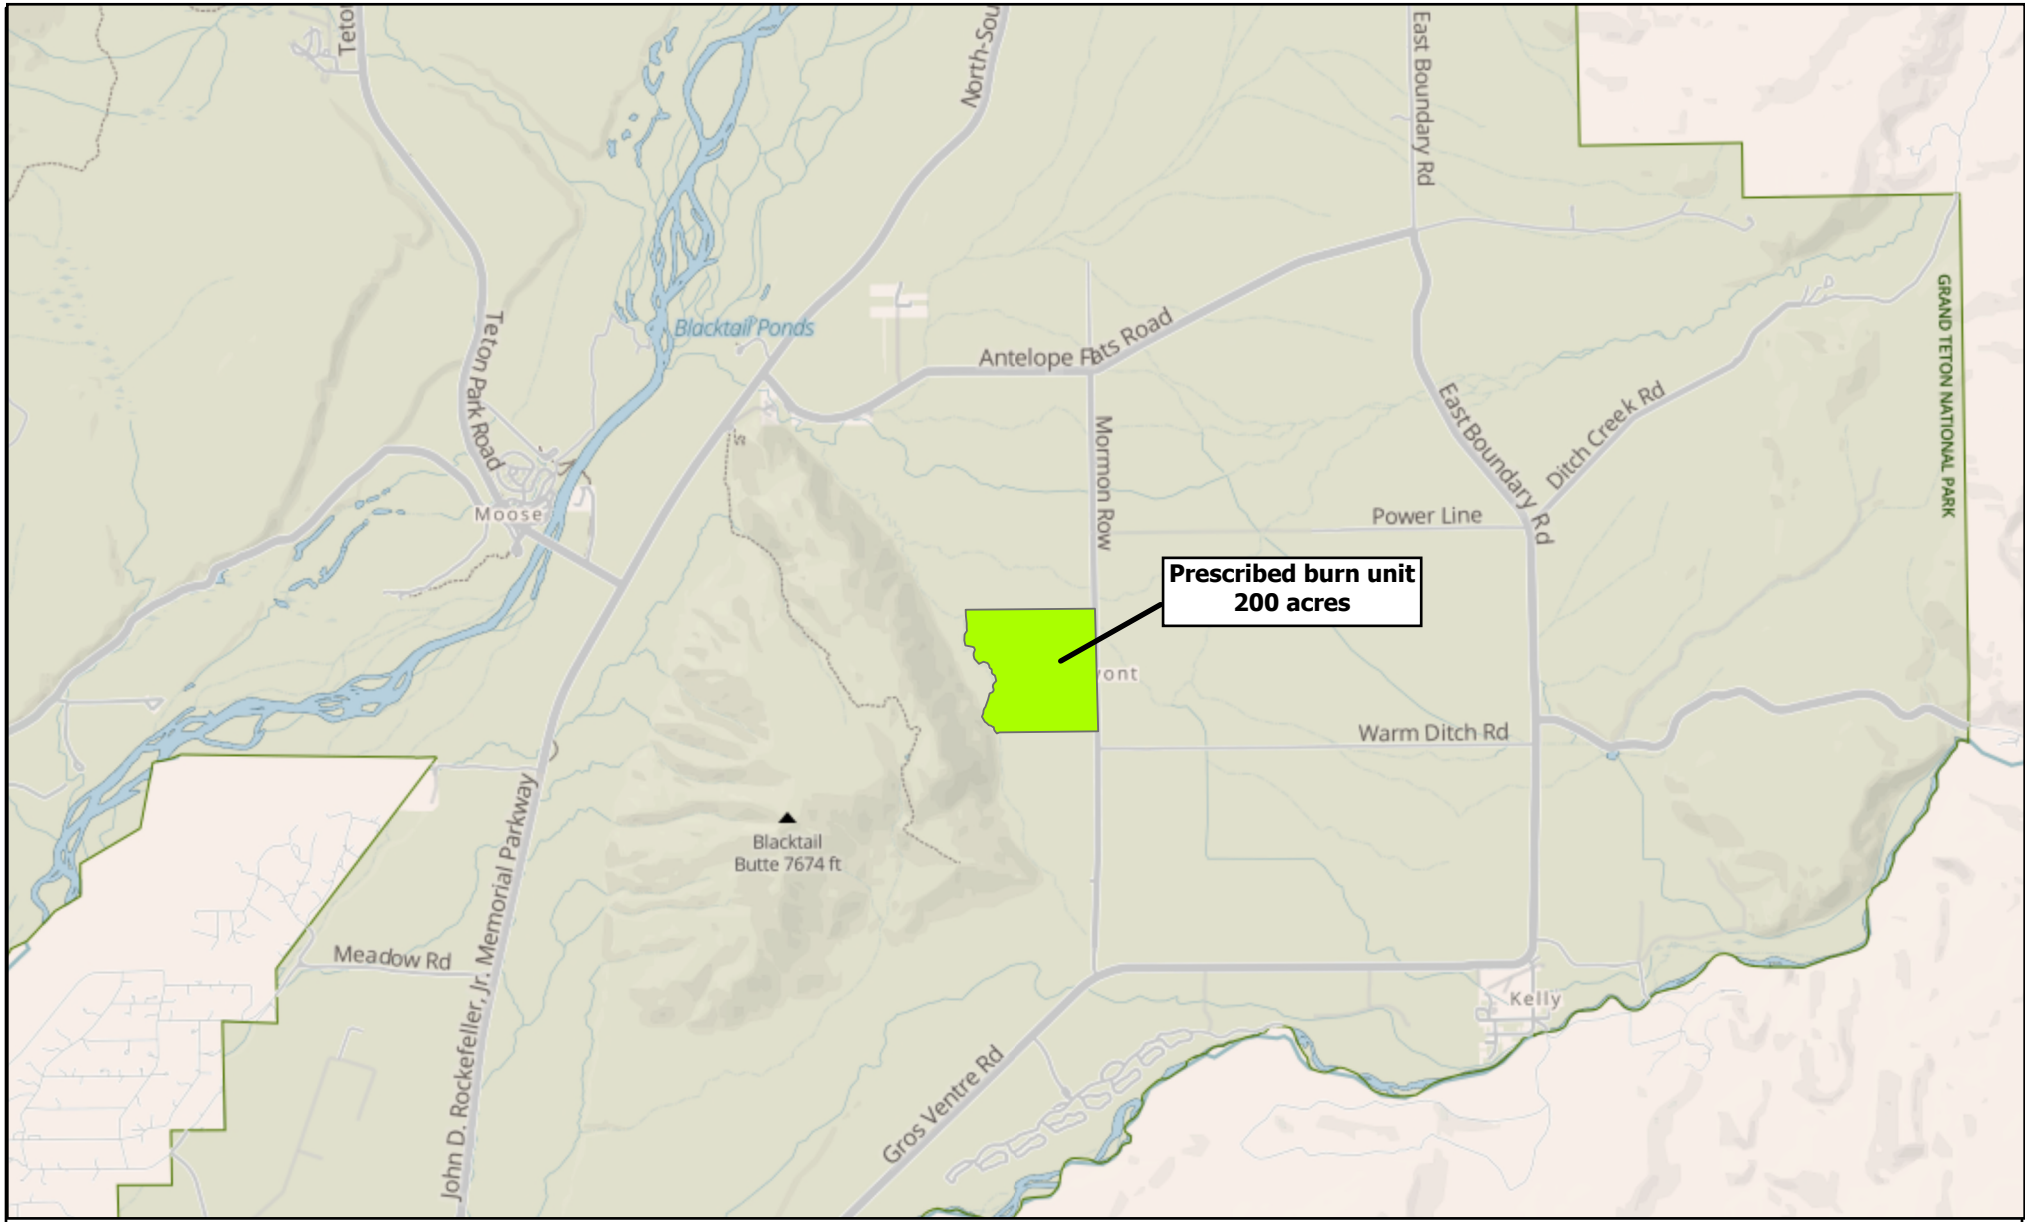

# Proposed Prescribed Fire in the Kelly Hayfields - 2026

Grand Teton National Park

Intermountain Region  
National Park Service  
U.S. Department of the Interior

Vegetation & Ecology Management Division  
Grand Teton National Park  
March 2026

X:\ProjectData\Natural\Vegetation\GIS\MapProduction\AntelopeFlats